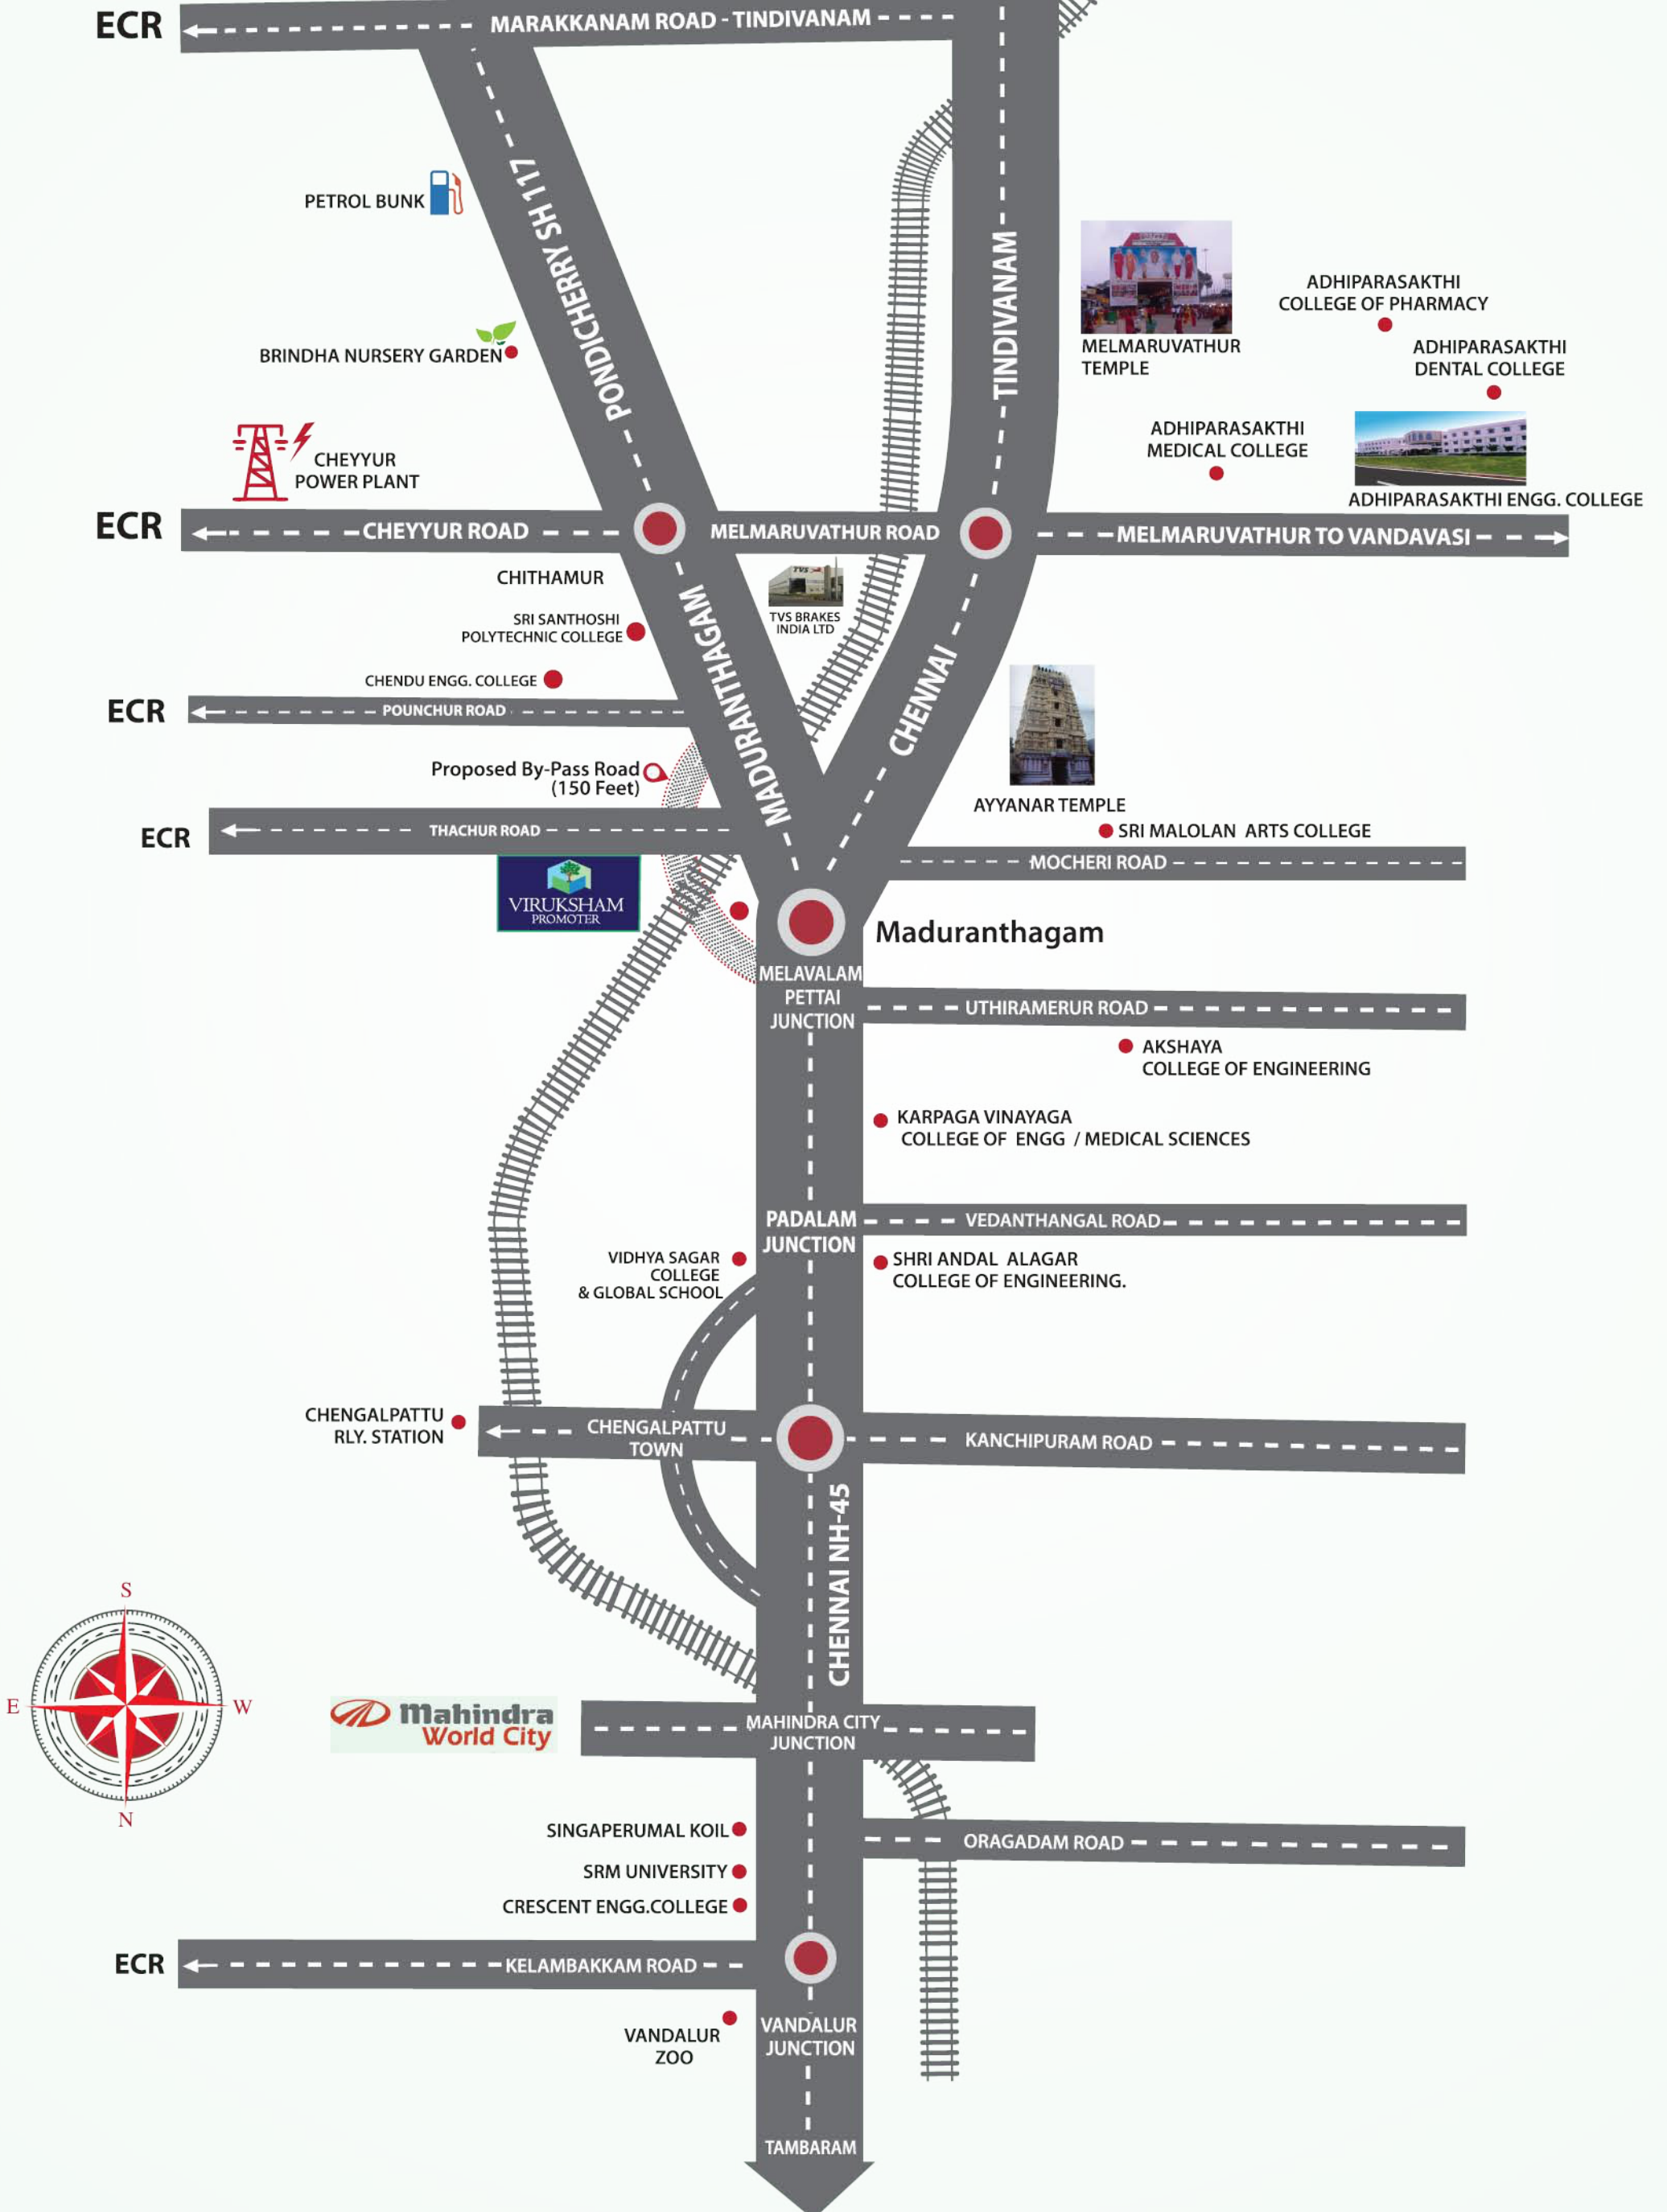

VIRUKSHAM  
PROMOTER

SEED YOUR FUTURE

The Land For Your  
*Dream home*

Viruksham  
Avenue

@Maduranthagam Town

**VIRUKSHAM**  
PROMOTER

# Viruksham Avenue

@Maduranthagam Town

## ROUTE MAP

(Not to scale)

# Viruksham Avenue

@Madurantakam Municipality

Plan showing the housing sites  
 In Survey Nos : 768/3,4A,4B,4C,5,9D,9E,9G,10,11,13,14,15, 16,17,18B,18C,19,20,25,26,27A,27B,  
 28A,28B,29 of Maduranthagam  
 Town Survey Nos : 12/2,3,4,5,6,8,9,10,11,18,19,20,21,22,23,24,26 Block No:76  
 and 15/1 of Chozhanthangal Village , Maduranthagam taluk, Kanchipuram District